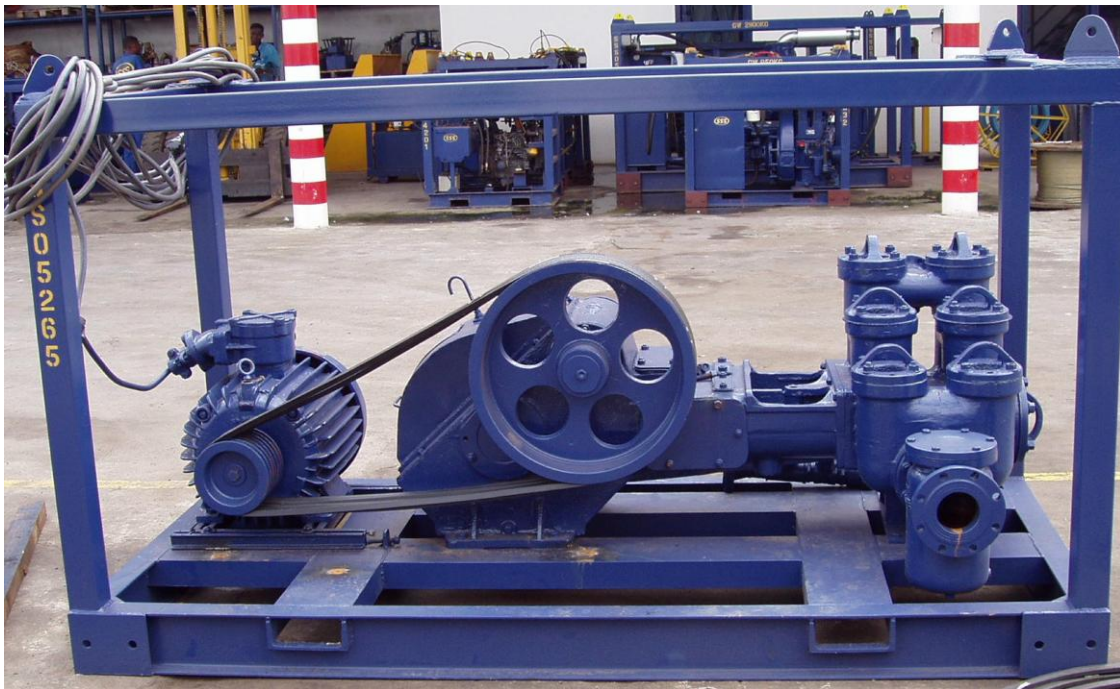

DUPLEX MAREP OIL PUMP

FEATURES:

- *380 V 53 A 50 Hz Electric motor explosion proof*
- *Duplex plunger pump max WP 25 bar, max flow 30 m3 hour*
- *Fitted in certified offshore skid with welding plates, dim 2.5 m x 1.2 m x h 1.5 m*