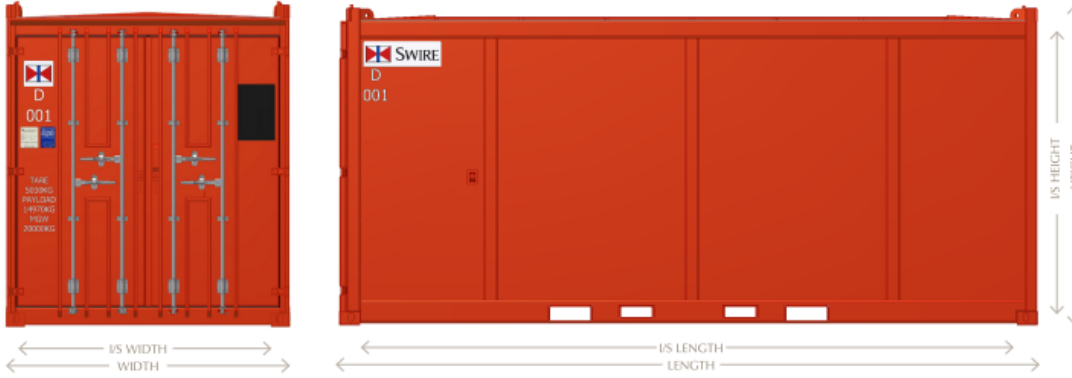

Already available on hire from Liftco H and KH models. Fleet 4 H units/6 KH units

LIFTCO GABON
LIFTING COMPANY

LIFTCO GABON
BP 427, PORT GENTIL

liftco.gabon@ois-group.com

TEL : 07 17 51 51

Closed Containers