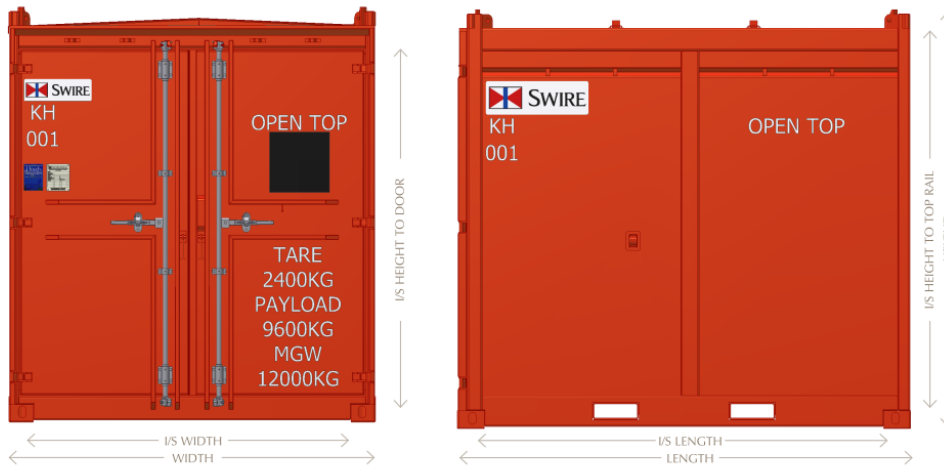

Open-Top Containers

Dimensions and Weights

CONTAINER TYPE	EH	H	HA	KH	LHA	MH	NH	PH	TREX
DIMENSIONS (mm)									
Length	3,658	6,058	6,668	2,9961	4,880	7,010	4,267	7,622	10,060
Width	2,438	2,438	2,743	2,438	2,438	3,490	2,438	2,438	3,650
Height	2,717	2,778	2,778	2,758	2,781	2,755	2,776	2,730	2,910
IS Length	3,366	5,690	6,300	2,671	4,560	6,550	3,947	7,292	9,700
IS Width	2,126/2,326	2,128/2,268	2,433/2,573	2,128/2,308	2,128/2,308	3,090/3,290	2,128/2,308	2,138/2,238	3,250/3,450
IS Width (to door Aperture)	3,455	5,826	6,436	2,770	4,669	6,767	4,056	7,381	9,816
IS Height (to door/top rail)	2,230/2,380	2,130/2,420	2,130/2,420	2,237/2,421	2,220/2,420	2,180/2,420	2,219/2,419	2,180/2,420	2,210/2,500
WEIGHT (kg)									
Tare	3,200	5,200	5,700	2,400	3,850	6,600	3,080	6,300	8,800
Payload	10,800	14,800	19,300	9,600	16,150	18,000	12,920	20,000	20,000
MGW	14,000	20,000	25,000	12,000	20,000	24,600	16,000	26,300	28,800

Already available on hire from Liftco H and KH models. Fleet 4 H units/6 KH units