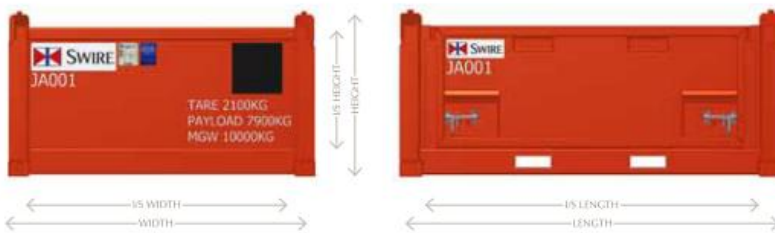

Long Cargo Basket

Dimensions and Weights

Container Type	CBV	CBW	CBQ	CBY	CBYB	CBZ	CBX	CBYD
DIMENSIONS								
Length	10,260mm	13,260mm	14,260mm	18,260mm	18,260mm	12,260mm	16,260mm	21,260mm
Width	1,190mm	1,190mm	1,190mm	1,190mm	768mm	1,190mm	1,190mm	1,190mm
Height	1,237mm	1,237mm	1,237mm	1,237mm	915mm	1,237mm	1,237mm	1,237mm
IS Length	10,092mm	13,092mm	14,092mm	18,092mm	18,100mm	12,092mm	16,092mm	21,092mm
IS Width	1,022mm	1,022mm	1,022mm	1,022mm	600mm	1,022mm	1,022mm	1,022mm
IS Height	900mm	900mm	900mm	900mm	600mm	900mm	900mm	900mm
WEIGHT								
Tare	3,200kg	3,980kg	4,200kg	5,100kg	3,667kg	3,750kg	4,700kg	5,970kg
Payload	11,800kg	11,020kg	10,800kg	9,900kg	8,833kg	11,250kg	10,300kg	9,030kg
MGW	15,000kg	15,000kg	15,000kg	15,000kg	12,500kg	15,000kg	15,000kg	15,000kg

Already available on hire from Liftco CBX models. Fleet 2 units

Half Heights

Dimensions and Weights

Container Type	I	IA	IB	CBK	CBKA	GC	GCA	GB	GF	GKA	GKB	GKC
DIMENSIONS												
Length	2,991mm	2,991mm	2,991mm	4,572mm	4,572mm	6,062mm	6,062mm	6,058mm	8,000mm	7,010mm	7,619mm	7,315mm
Width	2,438mm	2,438mm	2,438mm	2,438mm	2,438mm	2,438mm	2,438mm	2,438mm	2,438mm	2,438mm	2,438mm	2,591mm
Height	1,291mm	1,291mm	1,291mm	1,360mm	1,410mm	1,387mm	1,387mm	1,578mm	1,593mm	1,578mm	1,578mm	1,181mm
IS Length	2,771mm	2,771mm	2,771mm	4,252mm	4,252mm	5,738mm	5,738mm	5,738mm	7,680mm	6,690mm	7,299mm	6,990mm
IS Width	2,202mm	2,202mm	2,214mm	2,114mm	2,106mm	2,098mm	2,118mm	2,118mm	2,118mm	2,118mm	2,118mm	2,266mm
IS Height	951mm	951mm	951mm	1005mm	1005mm	945mm	945mm	1223mm	1220mm	1,223mm	1,223mm	813mm
WEIGHT												
Tare	2,100kg	2,100kg	2,100kg	2,600kg	3,100kg	4,700kg	4,460kg	3,700kg	5,200kg	4,580kg	4,500kg	3,850kg
Payload	7,900kg	7,900kg	7,900kg	15,000kg	15,000kg	15,300kg	15,540kg	16,300kg	14,800kg	15,420kg	17,500kg	17,850kg
MGW	10,000kg	10,000kg	10,000kg	17,600kg	18,100kg	20,000kg	20,000kg	20,000kg	20,000kg	20,000kg	22,000kg	21,700kg