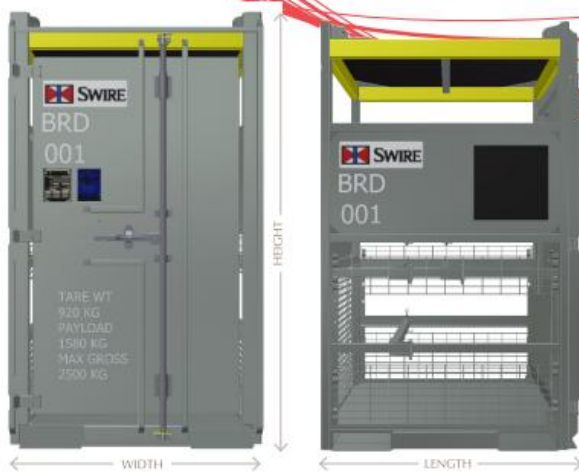

LIFTCO GABON
BP 427, PORT GENTIL

liftco.gabon@ois-group.com

TEL : 07 17 51 51

NEWS FLASH ON HIRE FROM LIFTCO DNV 2.7-1 UNITS

Bottle Racks manufactured according to DNV 2.7-1/EN 12079 coming with complete sling set.

Bottle Racks

Dimensions and Weights

CONTAINER TYPE	BRA Open Style	BRA Closed Style	BRC	BRD
DIMENSIONS				
Length	1,210mm	1,100mm	1,270mm	1,385mm
Width	1,152mm	1,100mm	1,311mm	1,335mm
Height	2,230mm	2,062mm	2,330mm	2,310mm
WEIGHT				
Tare	535kg	800kg	1,000kg	920kg
Payload	1,720kg	1,700kg	2,000kg	1,580kg
MGW	2,255kg	2,500kg	3,000kg	2,500kg

Already available on hire from Liftco CBX models. Fleet 2 units

Half Heights

Dimensions and Weights

Container Type	I	IA	IB	CBK	CBKA	GC	GCA	GB	GF	GKA	GKB	GKC
DIMENSIONS												
Length	2,991mm	2,991mm	2,991mm	4,572mm	4,572mm	6,062mm	6,062mm	6,058mm	8,000mm	7,010mm	7,619mm	7,315mm
Width	2,438mm	2,438mm	2,438mm	2,438mm	2,438mm	2,438mm	2,438mm	2,438mm	2,438mm	2,438mm	2,438mm	2,591mm
Height	1,291mm	1,291mm	1,291mm	1,360mm	1,410mm	1,387mm	1,387mm	1,578mm	1,593mm	1,578mm	1,578mm	1,181mm
IS Length	2,771mm	2,771mm	2,771mm	4,252mm	4,252mm	5,738mm	5,738mm	5,738mm	7,680mm	6,690mm	7,299mm	6,990mm
IS Width	2,202mm	2,202mm	2,214mm	2,114mm	2,106mm	2,098mm	2,118mm	2,118mm	2,118mm	2,118mm	2,118mm	2,266mm
IS Height	951mm	951mm	951mm	1005mm	1005mm	945mm	945mm	1223mm	1220mm	1,223mm	1,223mm	813mm
WEIGHT												
Tare	2,100kg	2,100kg	2,100kg	2,600kg	3,100kg	4,700kg	4,460kg	3,700kg	5,200kg	4,580kg	4,500kg	3,850kg
Payload	7,900kg	7,900kg	7,900kg	15,000kg	15,000kg	15,300kg	15,540kg	16,300kg	14,800kg	15,420kg	17,500kg	17,850kg
MGW	10,000kg	10,000kg	10,000kg	17,600kg	18,100kg	20,000kg	20,000kg	20,000kg	20,000kg	20,000kg	22,000kg	21,700kg